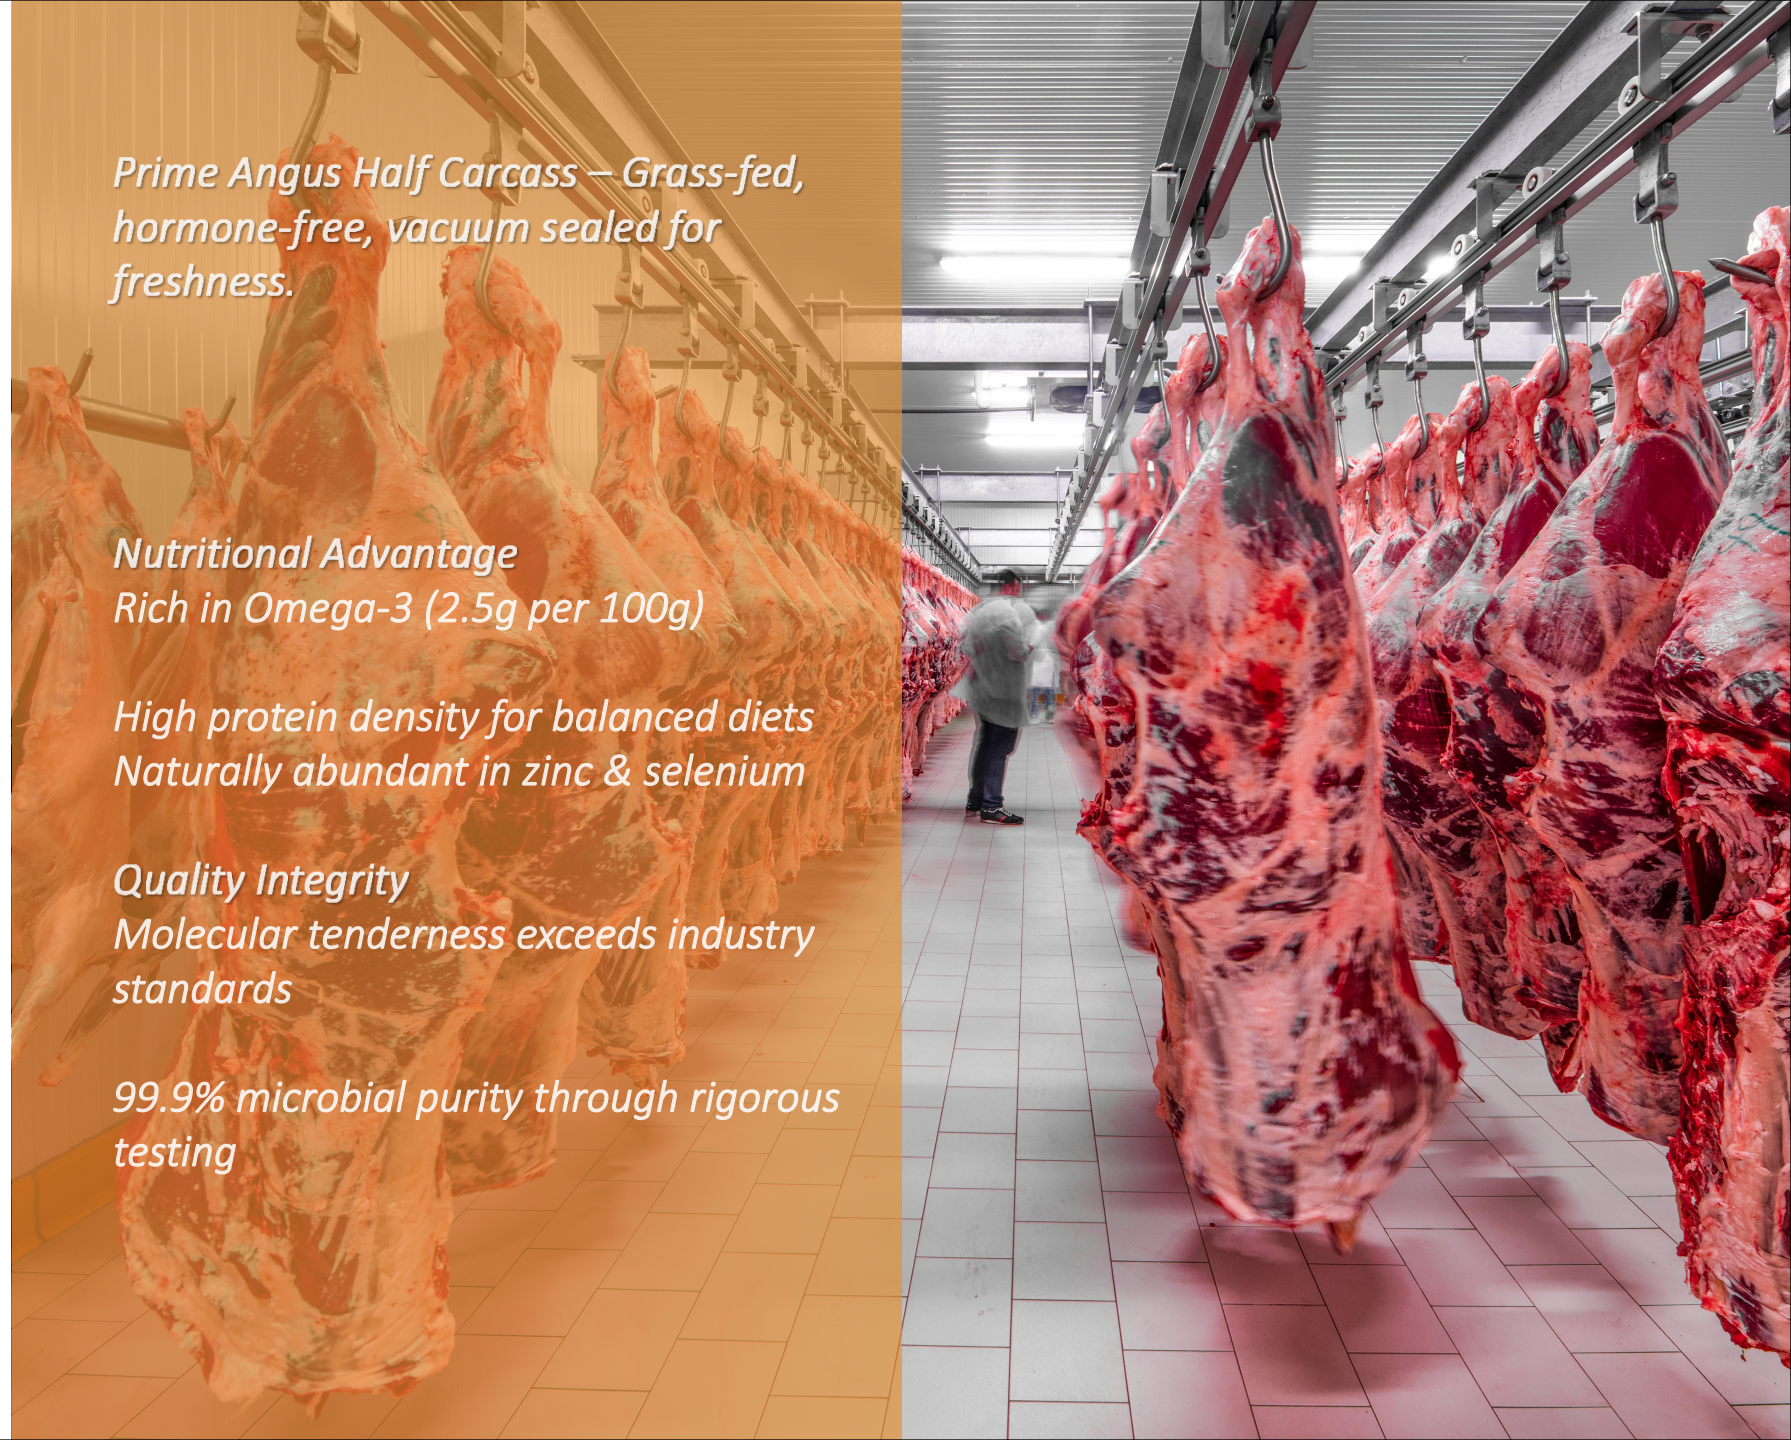

Import-export company specialized in frozen beef shipments from Argentina & Brazil.

Working only with vetted, certified producers.

Compliance guaranteed: USDA/FSIS standards, HALAL, HACCP, BRC, ISO-certified.

Focused on transparency, reliability, and long-term partnerships.

Prime Angus Half Carcass — Grass-fed, hormone-free, vacuum sealed for freshness.

*Nutritional Advantage
Rich in Omega-3 (2.5g per 100g)*

*High protein density for balanced diets
Naturally abundant in zinc & selenium*

*Quality Integrity
Molecular tenderness exceeds industry standards*

99.9% microbial purity through rigorous testing

Premium Grass-Fed BEEF – Certified & Ready for Export

From Argentina's prime Angus herds – USDA/FSIS compliant, HALAL certified.

Frozen Beef Half Carcass – Prime Angus, grass-fed, hormone-free.

Seamless Compliance – USDA/FSIS standards ensure smooth clearance.